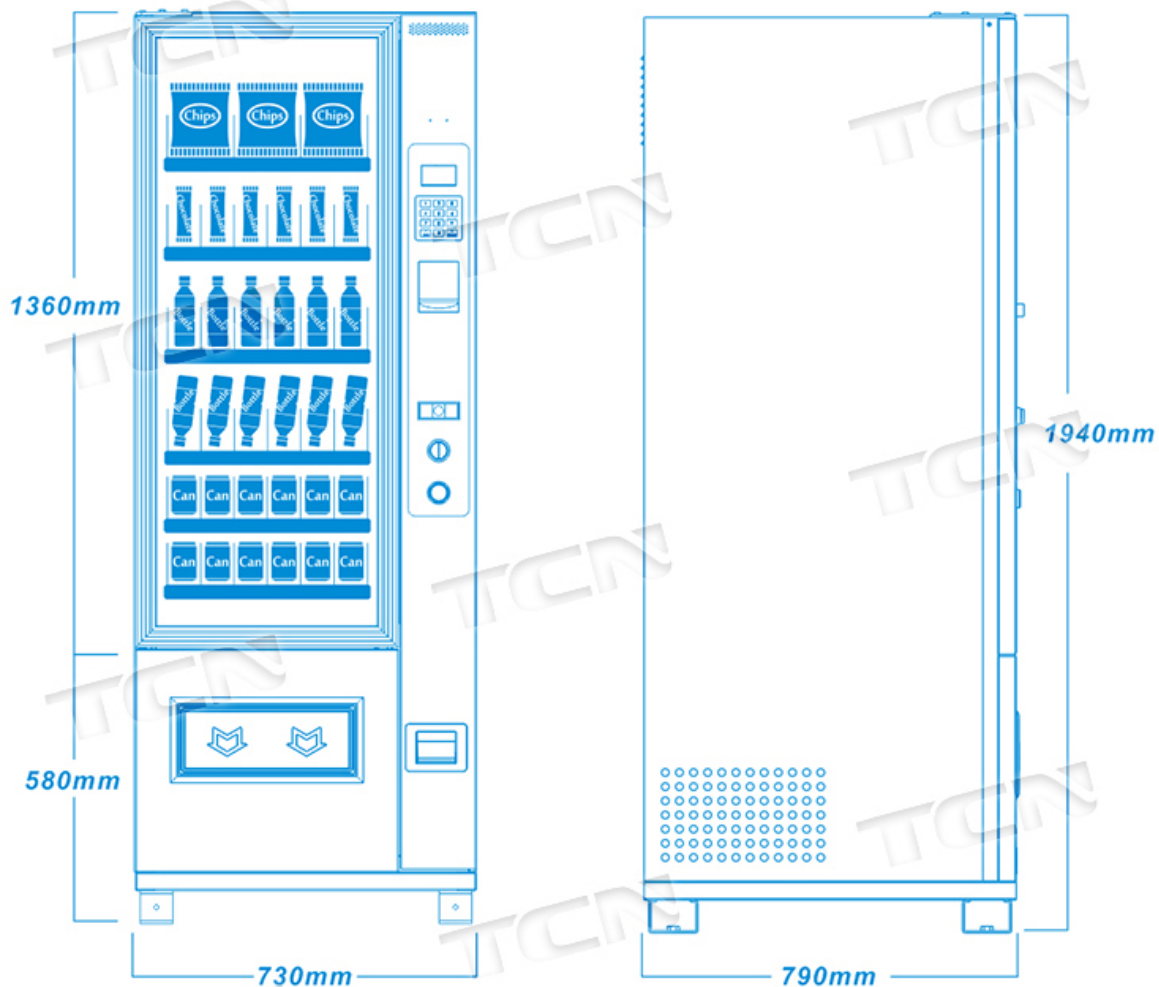

*** LED LIGHTING (SUPER BRIGHT)**

*** EASY SPIRAL ADJUSTING JUST PULL & TWIST (NO NEED TO REMOVE TRAY)**

*** ATM STYLE KEYPAD FOR STRENGTH AND RELIABILITY**

*** ADJUSTABLE SHELVING TO SUIT YOUR NEEDS AND PRODUCTS**

TCN
CLOUD

Cloud Service

Dimension

Flexible Configuration

Chips per tray	
capacity per selection	×7 ×7 ×7
Cookies per tray	
capacity per selection	×6 ×6 ×6
Pastries per tray	
capacity per selection	×11 ×11 ×11
Chocolate per tray	
capacity per selection	×15 ×15 ×15
Bottle drink per tray	
capacity per selection	×5 ×5 ×5
Can per tray	
capacity per selection	×5 ×5 ×5

DIMENSIONS

Model	MAXI-6G-TCN (Combo Vending Machine)
Outside Dimensions	H: 1940mm, W: 730mm, D: 790 mm(single cabinet);
Weight	260kg
Kinds of Selling	40~70
Storage Capacity	About 400~600pcs (according to size of goods)
Cooling Function	Compressor refrigeration,4-12°C(adjustable)