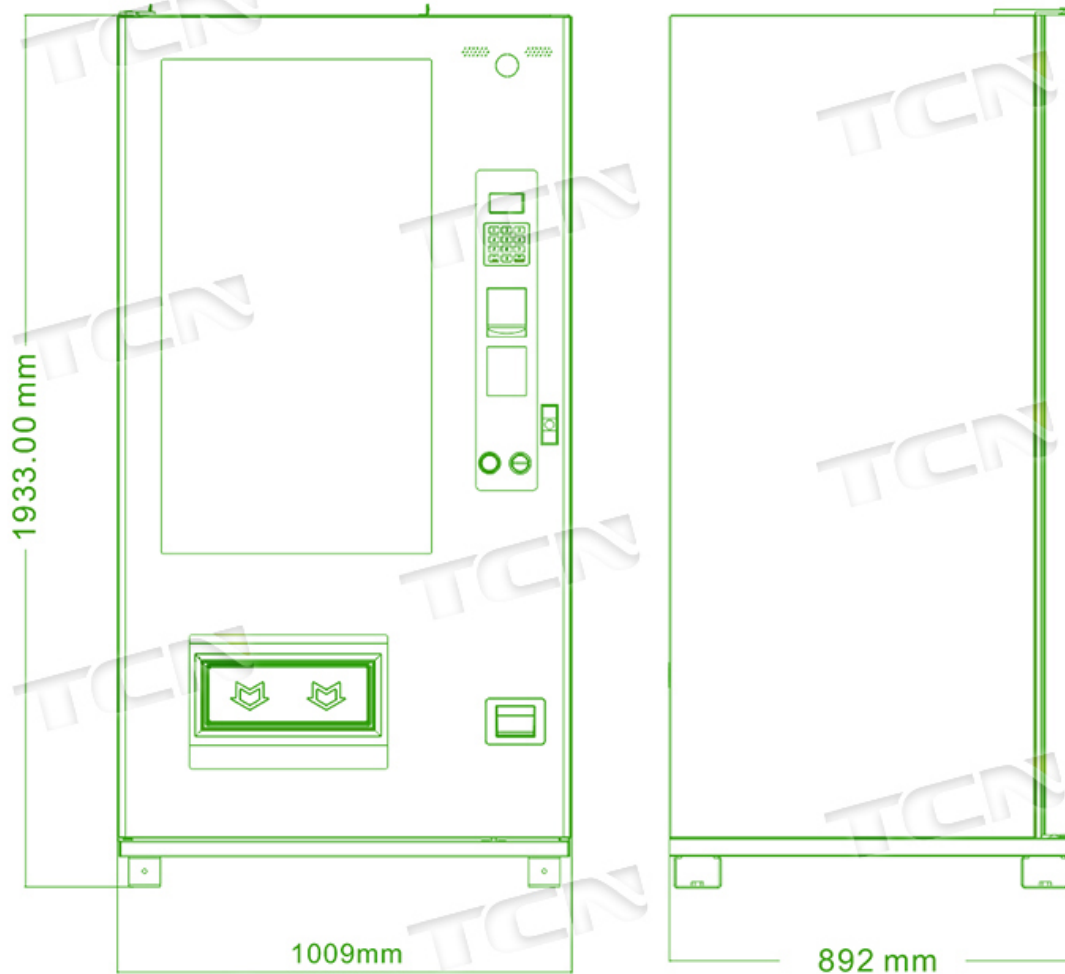

Dimension

Flexible Configuration

Chips per tray	
capacity per selection	×7 ×7 ×7 ×7
Cookies per tray	
capacity per selection	×6 ×6 ×6 ×6
Pastries per tray	
capacity per selection	×11 ×11 ×11 ×11
Chocolate per tray	
capacity per selection	×15 ×15 ×15 ×15
Bottle drink per tray	
capacity per selection	×5 ×5 ×5 ×5
Can per tray	
capacity per selection	×5 ×5 ×5 ×5

1 2 3 4 5 6 7 8

Setting spiral coils & goods trays up to your products.

SPECIFICATIONS

Medium capacity

Dex port available

50? touch screen, choose products and display video, pictures etc

Bill,Coin,Coin Dispenser(MDB Protocol)

Drop sensor system, guarantee the selected item is delivered to the customer or their money is returned.

DIMENSIONS

Model	TCN-ADV-50 INCHES(Drink Vending Machine)
Outside Dimensions	H: 1970mm, W: 1270mm, D: 960 mm
Weight	300kg
Kinds of Selling	40~60
Storage Capacity	About 400~600pcs (according to size of goods)
Cooling Function	Compressor refrigeration,4-12°C(adjustable)
Rated Voltage	110V/220V,60Hz/50Hz
Payment System	Bill,Coin,Coin Dispenser(MDB Protocol)
Power	375W