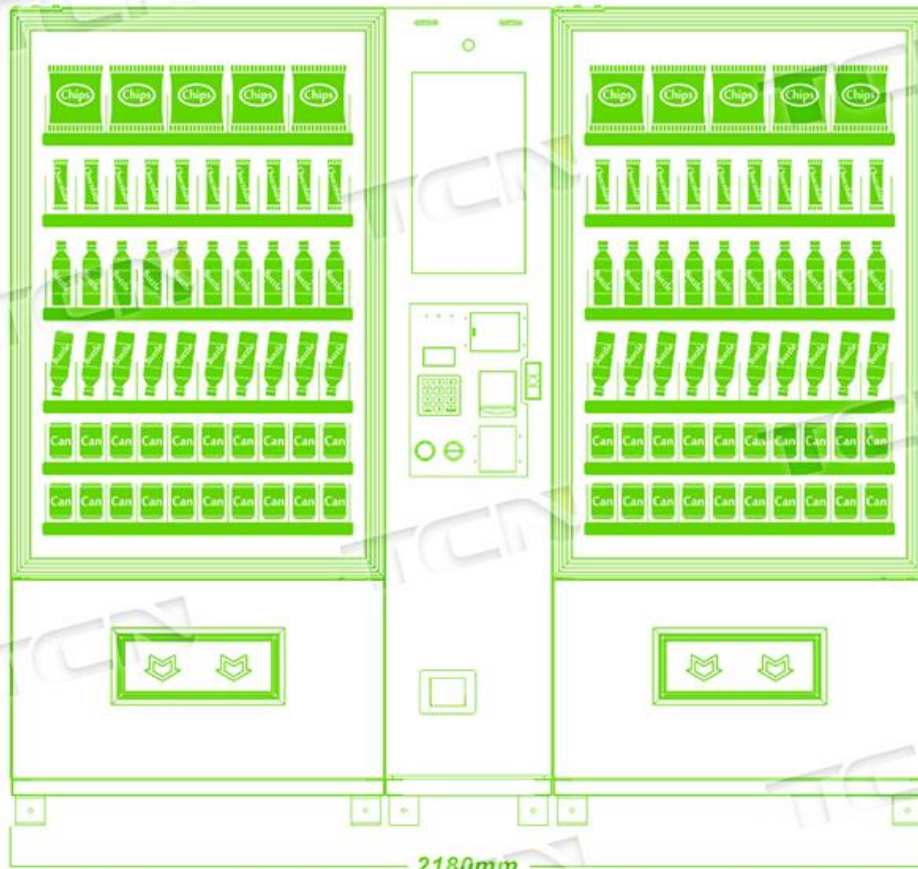

TCN
CLOUD

Cloud Service

We support

Bill acceptor
We support

Cashless
We support

Coin Changer
We support

Dimension

2180mm

l
e
s

yst
e
m
p
s

B
o
t
t
l
e
s

5 5 5 5 5 5 5 5 5 5

C
h
i
p
s

7 7 7 7 7

B
o
t
t
l
e
s

5 5 5 5 5 5 5 5 5 5

t
e

C
h
o
c
o
l
a
t
e

1 1 1 1 1 1 1 15 1 1
5 5 5 5 5 5 5 5 5 5

DIMENSIONS

Model	TCN-DV-10L+10RS
Outside Dimensions	H: 1940mm, W: 2180mm, D: 790 mm
Weight	600kg
Kinds of Selling	100~150
Storage Capacity	About 600-2100 pcs(according to size of goods)
Cooling Function	Compressor refrigeration,4-12°C(adjustable)
Rated Voltage	100V/240V,60Hz/50Hz
Payment System	Bill,Coin,Coin Dispenser(MDB Protocol)
Power	375W